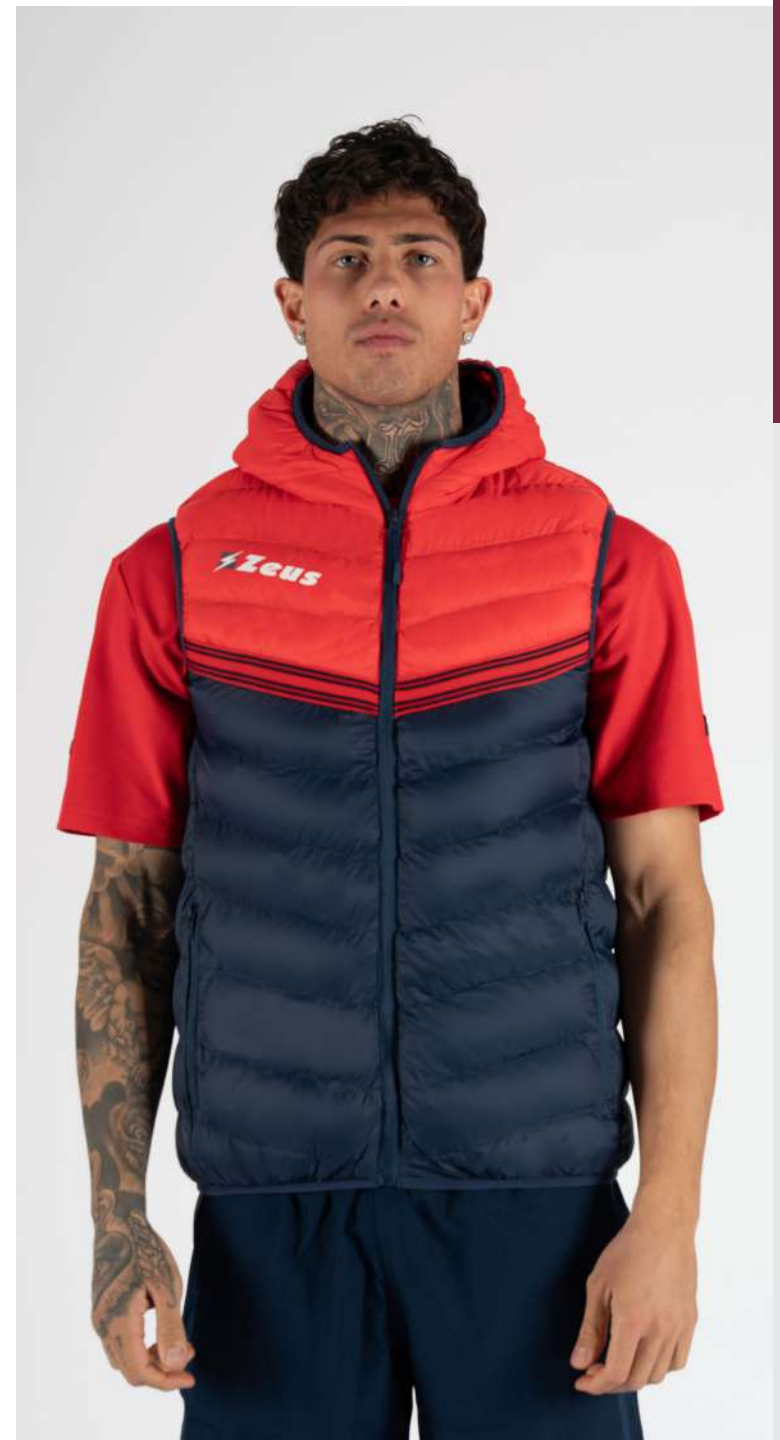

PADDING: 100% Polyester

TEXTILE

POLYLYON Fiber

FITTING

Standard Fit

SIZE

YS - 3XS - 2XS - XS - S

M - L - XL - 2XL - 3XL