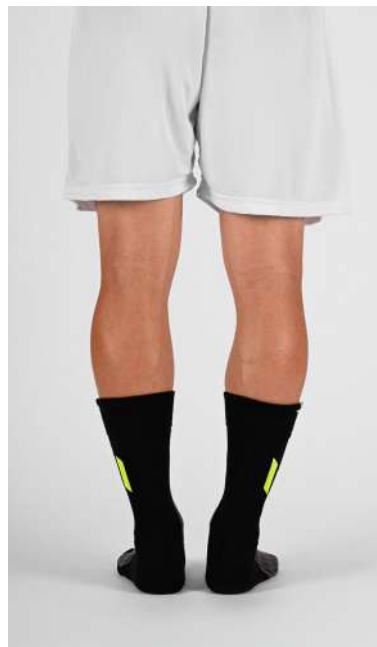

COMPOSITION

40% Polyamide Microfiber 24% Polyamide
16% Polyester 15% Polypropylene 5% Elastane

SIZE

MEDIUM - SENIOR

CALZA WALK

WHITE
BIANCO

BLACK
NERO

BLUE
BLU