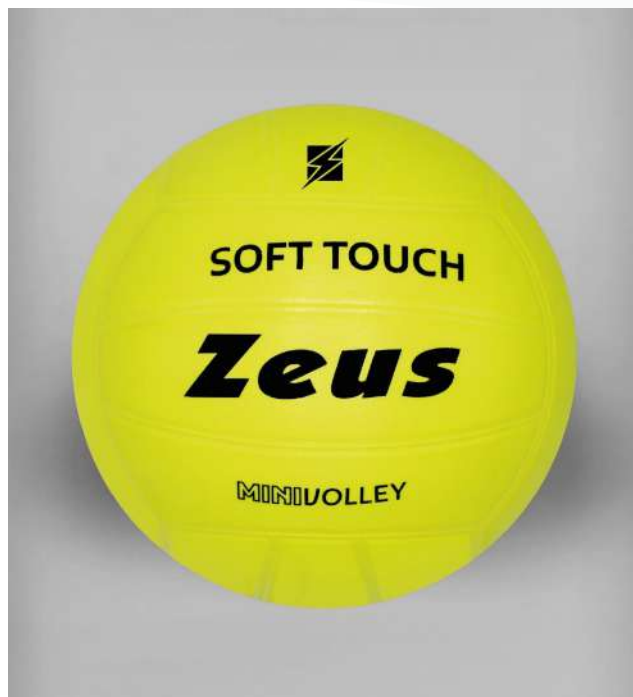

PALLONE MINIVOLLEY