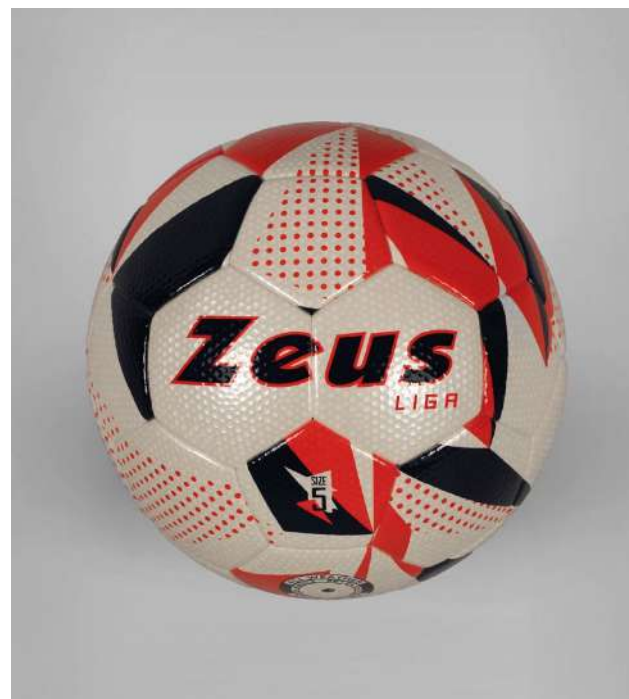

PALLONE LIGA

MAIN FEATURES

Il Pallone Liga è realizzato con 32 pannelli termosaldati ed è studiato per le gare ufficiali professionistiche. Presenta un substrato in H4 con strato di bilanciamento.

The Liga ball is made with 32 heat-sealed panels and is designed for official professional matches. It features an H4 substrate with a balance layer.

COMPOSITION

PU (Polyurethane) 1 mm (AR 224) +
4.0 mm POE
Inner tube: H4 with balancing layer

WEIGHT

410 - 450 g

CIRCUMFERENCE

680 - 700 mm

POLYBAG
1 pcs

CARTON BOX
12 pcs