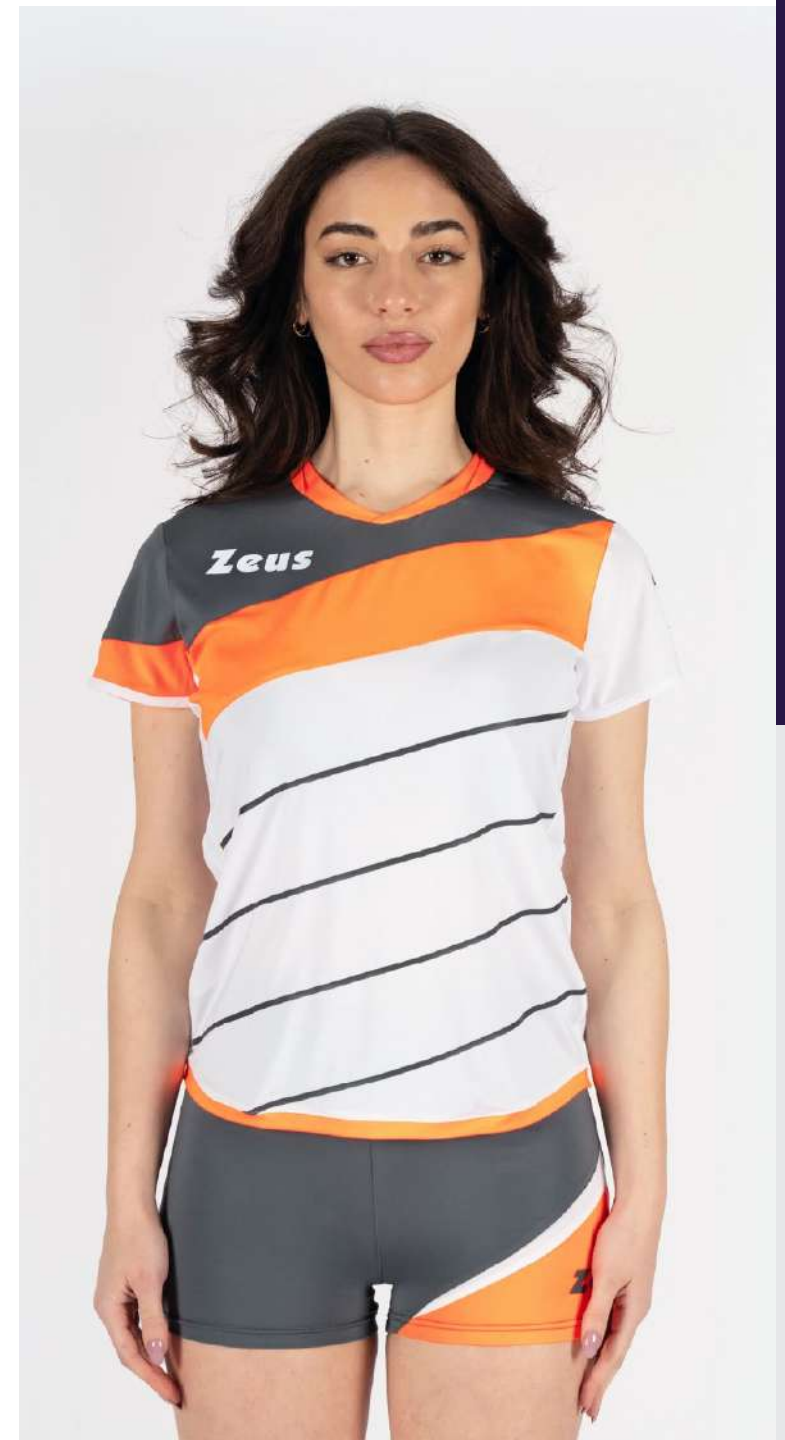

COMPOSITION

100 % Polyester

TEXTILE
ELASTIC Fiber

FITTING
Slim Fit

SIZE

2XS - XS - S - M - L - XL - 2XL

KIT SARA

WHITE / GOLD
BIANCO / ORO