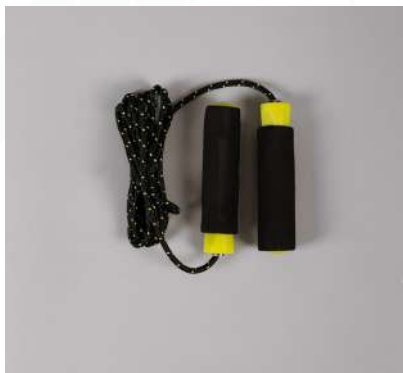

Made of 100% polypropylene with foam handles for a comfortable grip. Durable and lightweight for intense workouts.

COMPOSITION
100% Polypropylene

MEASURES
Rope length: 2.65 m

SIZE
One size

CARTON BOX
40 pcs