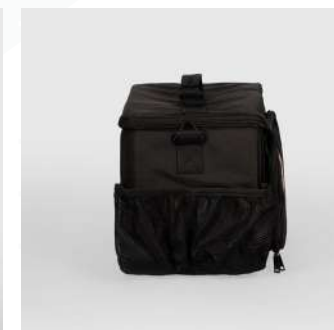

31 litri

MISURA

47 x 29 x 23 cm

POLYBAG
1 pcs

CARTON BOX
10 pcs

BORSA MEDICA PRO

BLACK
NERO

MAIN FEATURES