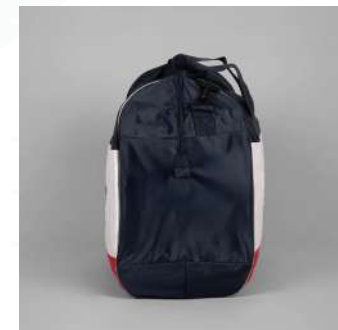

BORSA PORTAPALLONI TRIKOLOR

MAIN FEATURES

La borsa portapalloni è una sacca a rete progettata per trasportare e conservare un massimo di 10 palloni.

The ball bag is a mesh bag designed to carry and store a maximum of 10 balls.

COMPOSITION

70% Nylon
30% Polyester

CAPACITÀ

70 litri

MISURA

78 x 47 cm

POLYBAG
1 pcs

CARTON BOX
20 pcs

MAIN FEATURES

La borsa portapalloni Trikolor è dotata di un ampio scomparto principale e tracolla regolabile, ideale per il trasporto di un massimo di 6 palloni.

The Trikolor ball bag features a large main compartment and adjustable shoulder strap, ideal for carrying up to 6 balls.

COMPOSITION

100% Polyester

CAPACITÀ

55 litri

MISURA

50 x 50 x 22 cm

POLYBAG
1 pcs

CARTON BOX
10 pcs