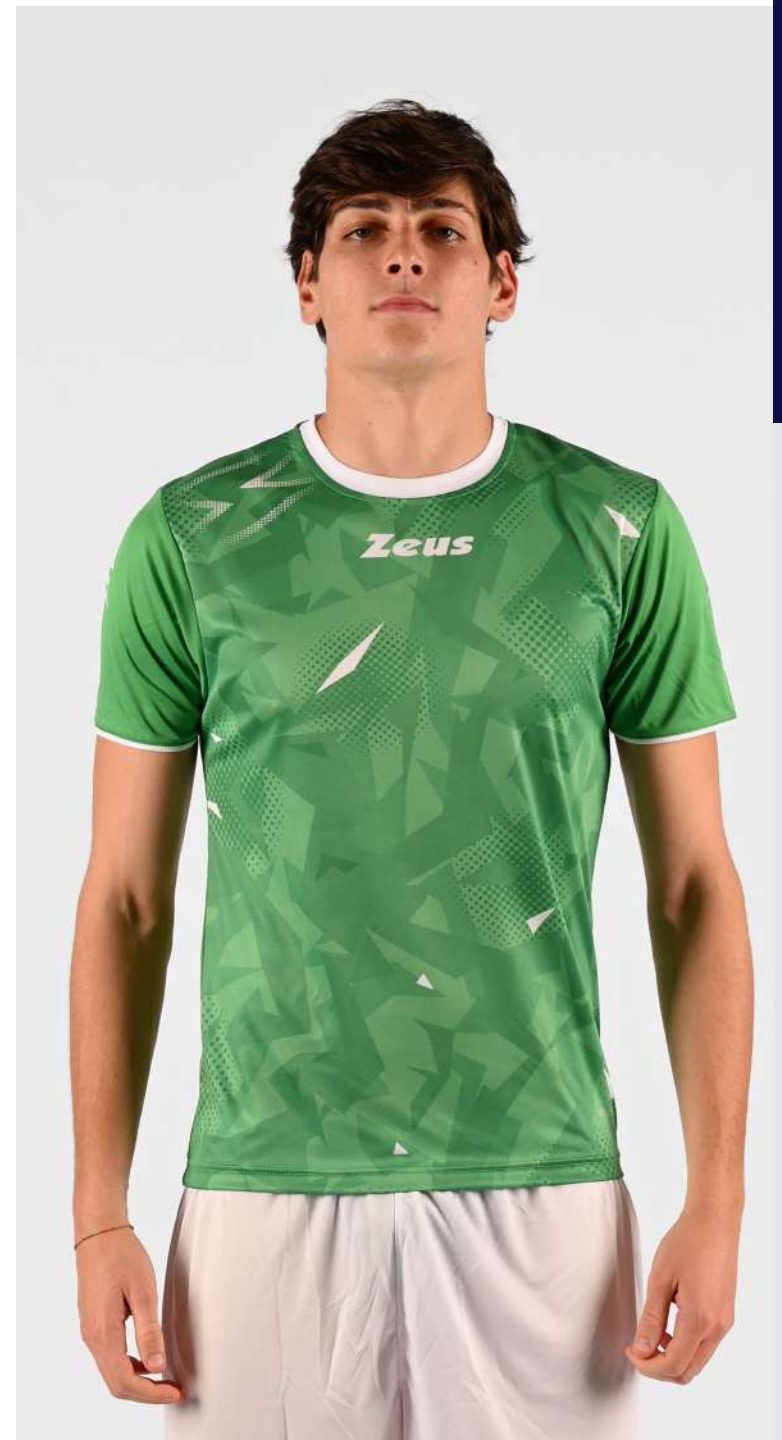

SHIRT MARMO

POLYBAG

1 pcs

CARTON BOX

50 pcs

MAIN FEATURES

La Shirt Marmo è una maglia a maniche corte in 100% poliestere con retro in mesh, che garantisce massima traspirabilità. Il design marmorizzato e la vestibilità standard fit offrono uno stile unico e comfort durante l'attività sportiva.

The Marmo Shirt is a 100% polyester short-sleeved shirt with a mesh back for maximum breathability. The marbled design and standard fit offer unique style and comfort during sports.

COMPOSITION

100 % Polyester

TEXTILE

POLI Fiber

TEXTILE

X-MESH

FITTING

Standard Fit

SIZE

3XS- 2XS- XS - S
M - L - XL - 2XL - 3XL - 4XL

Digital Printing

Silk-screen Printing

Embroidery