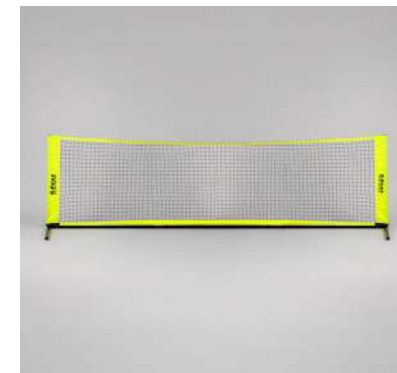

SOCGER TENNIS SET MT 3

Composto da una rete con struttura in acciaio, utilizzabile su terreni sintetici e indoor, ideale per allenamenti tecnici e giochi di precisione.

Made of a steel-framed net, it can be used on synthetic and indoor pitches and is ideal for technical training and precision games.

COMPOSITION
Steel structure

MEASURES
3 mt x 85 cm

SIZE
One size

CARTON BOX
2 pcs