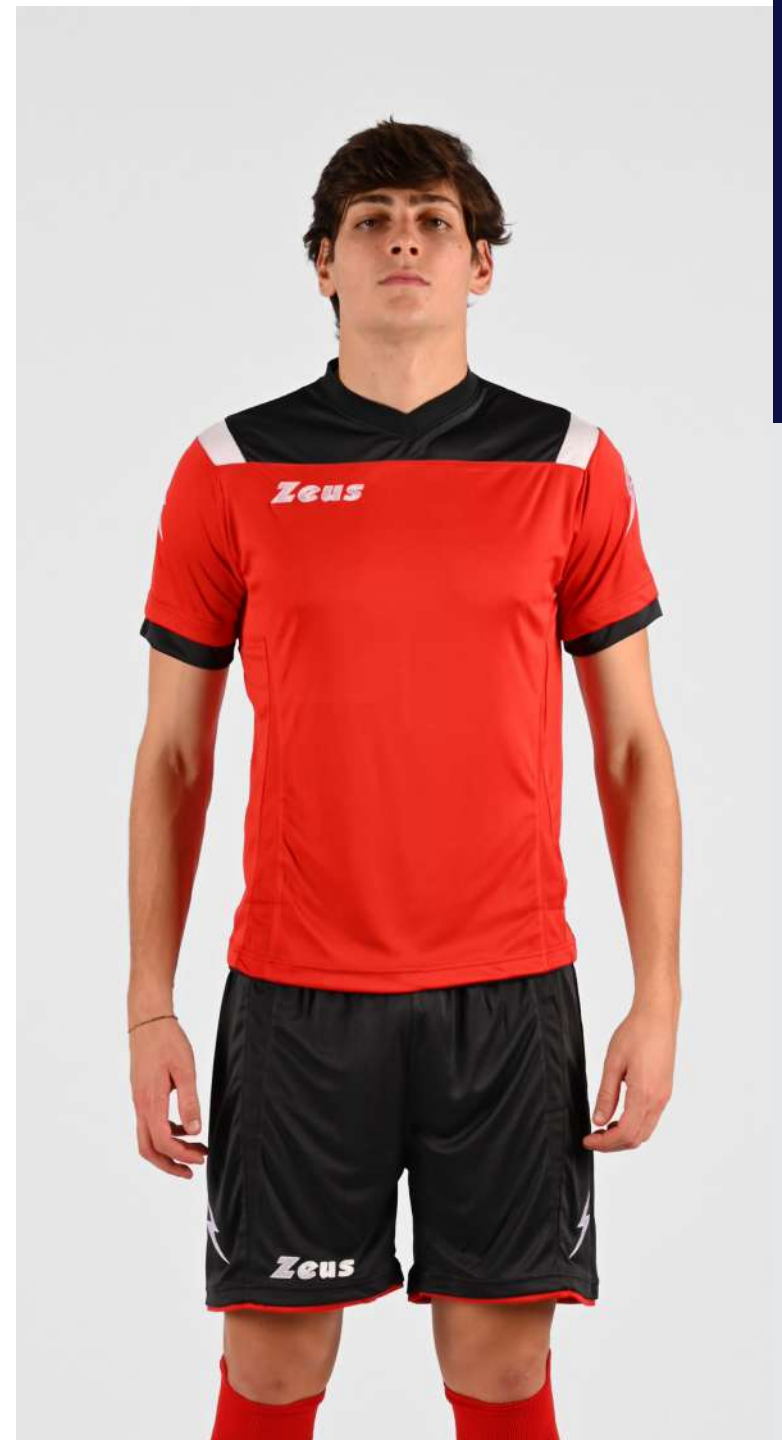

KIT VESUVIO

POLYBAG

1 pcs

CARTON BOX

25 pcs

MAIN FEATURES

Il Kit Vesuvio è un completo da calcio con maglia a maniche corte leggermente elasticizzata e pantaloncini coordinati. Realizzato in 100% poliestere, presenta inserti laterali in mesh per una traspirabilità ottimale e vestibilità standard.

The Vesuvio Kit is a football kit featuring a slightly stretchy short-sleeved shirt and matching shorts. Made of 100% polyester, it features mesh side panels for optimal breathability and a standard fit.

COMPOSITION

100 % Polyester

TEXTILE

POLI Fiber

FITTING

Standard Fit

SIZE

YS - 3XS- 2XS- XS - S
M - L - XL - 2XL - 3XL

Digital Printing

Silk-screen Printing

Embroidery