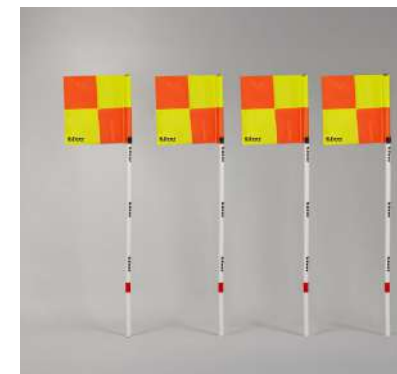

SET CORNER SNODATO

Composto da 4 aste e 4 drappi in poliestere 100%. Include clip ferma bandiera.

Consisting of 4 poles and 4 100% polyester drapes. Includes flag clip.

COMPOSITION
100% Polyester

MEASURES
Height: 185 cm
Shaft diameter: 32 mm
Base shaft diameter: 38 mm

SIZE
One size

CARTON BOX
4 pcs