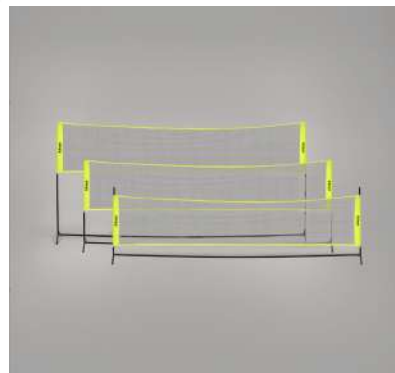

SOCGER TENNIS+VOLLEY+BADMINTONSET

Il set Soccer Tennis + Volley + Badminton è regolabile in altezza da 1 a 2 metri ed è adatto per l'uso su terreni sintetici e indoor.

The Soccer Tennis + Volleyball + Badminton set is height adjustable from 1 to 2 meters and is suitable for use on synthetic and indoor surfaces.

COMPOSITION
Steel structure

MEASURES
Width: 6 m
Net height: 85 cm
(without support structure)

SIZE
One size

CARTON BOX
2 pcs