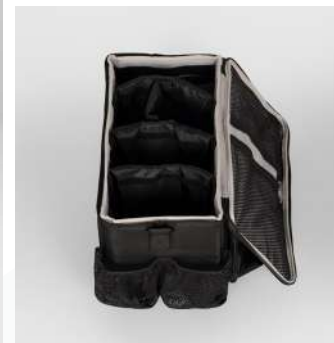

31 litri

MISURA

47 x 29 x 23 cm

POLYBAG
1 pcs

CARTON BOX
10 pcs

BORSA MEDICA PRO

BLACK
NERO

MAIN FEATURES