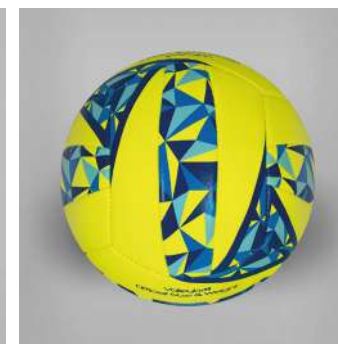

PALLONE BEACH VOLLEY NEON

MAIN FEATURES

Pallone da minivolley realizzato in gomma morbida (vinile), progettato per garantire il massimo comfort e sicurezza durante l'utilizzo. La superficie soffice al tatto offre un'esperienza di gioco piacevole.

Minivolleyball made of soft rubber (vinyl), designed for maximum comfort and safety during use. The soft-touch surface offers a pleasant playing experience.

COMPOSITION

Vinyl

WEIGHT

180 - 220 g

CIRCUMFERENCE

670 - 680 mm

POLYBAG

1 pcs

CARTON BOX

50 pcs

MAIN FEATURES

Il Pallone Beach Volley Neon è ideale per competizioni amatoriali, realizzato con pannelli cuciti a macchina, rivestimento esterno in PUC e camera d'aria in butile a doppio strato per resistenza e stabilità.

The Neon Beach Volleyball is ideal for amateur competitions, made with machine-stitched panels, an external PUC coating and a double-layer butyl bladder for strength and stability.

COMPOSITION

External PUC
Double layer butyl inner
tube

WEIGHT

260 - 280 g

CIRCUMFERENCE

690 - 700 mm

POLYBAG

1 pcs

CARTON BOX

50 pcs